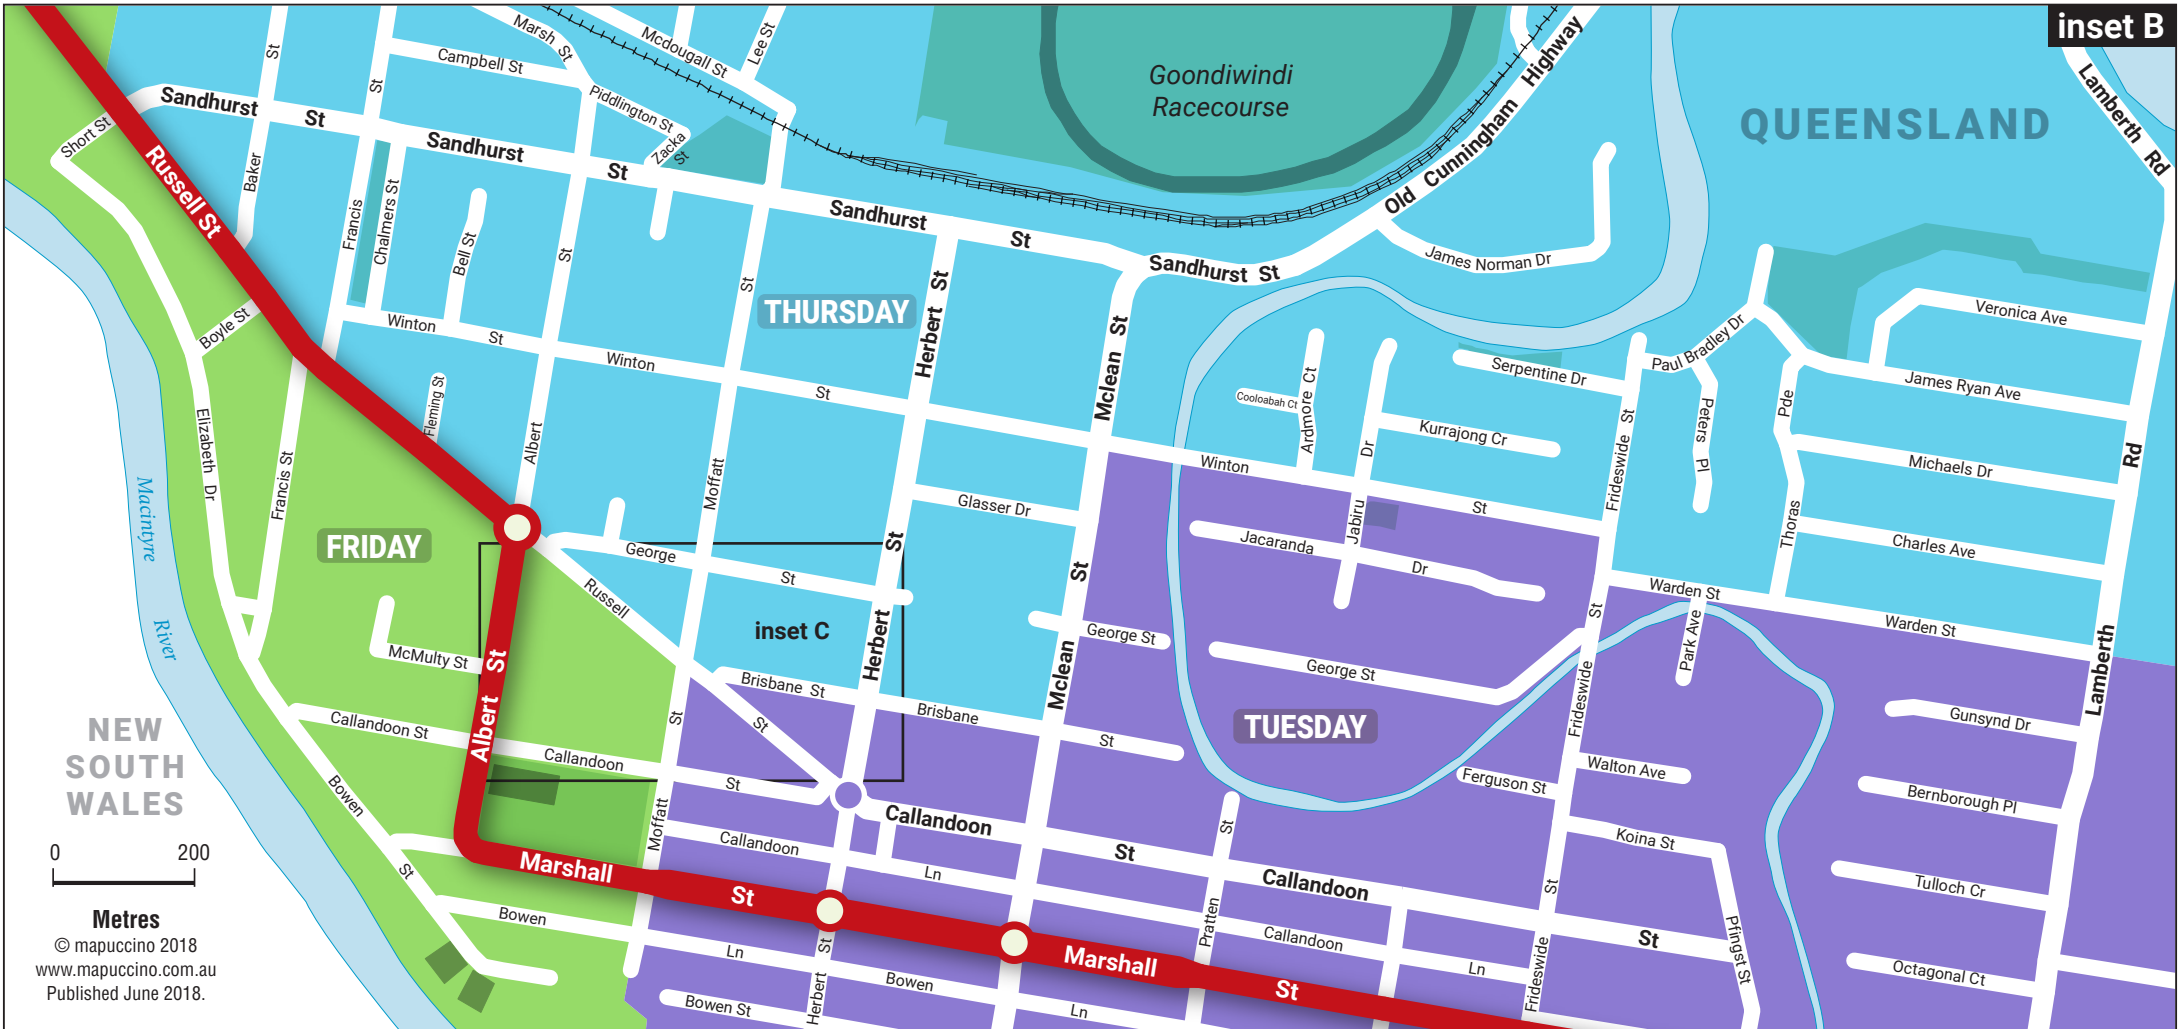

QUEENSLAND

Goondiwindi

Goondiwindi Airport

Goondiwindi Showgrounds

Goondiwindi Golf Club

Goondiwindi Racecourse

inset B (see other sheet)

inset A (see other sheet)

0 500
Metres
© mapuccino 2018
www.mapuccino.com.au
Published June 2018.

NEW SOUTH WALES

Goondiwindi
REGIONAL
COUNCIL

Collection Service Area Map

- Purple area - Tuesday
- Blue area - Thursday
- Green area - Friday

Collection Service Area Map

- Purple area - Tuesday
- Blue area - Thursday
- Green area - Friday

inset B

NEW SOUTH WALES

0 200

Metres

© mapuccino 2018
www.mapuccino.com.au
Published June 2018.