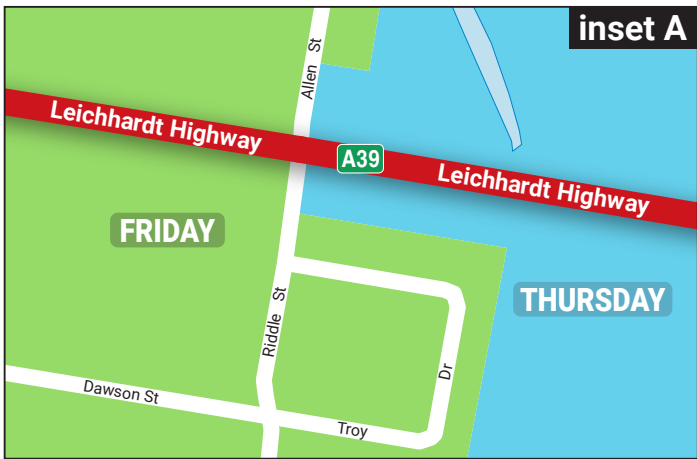

QUEENSLAND

Goondiwindi

Goondiwindi Airport

Goondiwindi Showgrounds

Goondiwindi Golf Club

Goondiwindi Racecourse

inset B (see other sheet)

inset A (see other sheet)

0 500
Metres
© mapuccino 2018
www.mapuccino.com.au
Published June 2018.

NEW SOUTH WALES

Goondiwindi
REGIONAL
COUNCIL

Collection Service Area Map

- Purple area - Tuesday
- Blue area - Thursday
- Green area - Friday

Collection Service Area Map

- Purple area - Tuesday
- Blue area - Thursday
- Green area - Friday

inset B

NEW SOUTH WALES

0 200

Metres

© mapuccino 2018
www.mapuccino.com.au
Published June 2018.