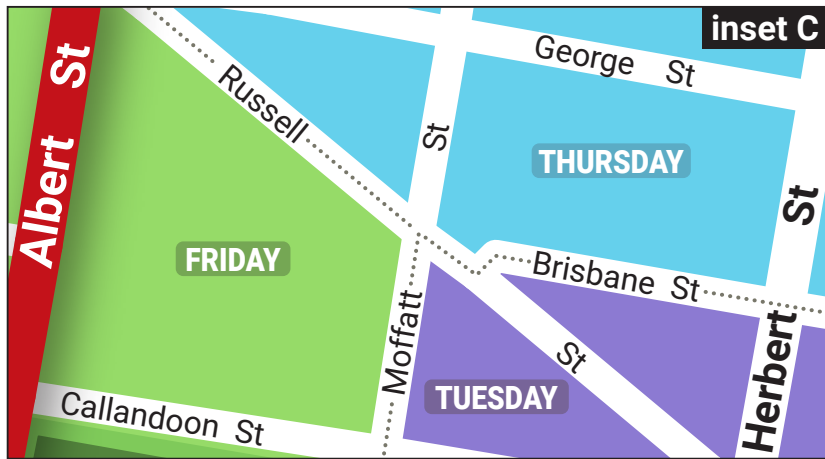

QUEENSLAND

Goondiwindi

Goondiwindi Airport

Goondiwindi Showgrounds

Goondiwindi Golf Club

Goondiwindi Racecourse

inset B (see other sheet)

inset A (see other sheet)

0 500
Metres
© mapuccino 2018
www.mapuccino.com.au
Published June 2018.

NEW SOUTH WALES

Goondiwindi
REGIONAL
COUNCIL

Collection Service Area Map

- Purple area - Tuesday
- Blue area - Thursday
- Green area - Friday

Collection Service Area Map

- Purple area - Tuesday
- Blue area - Thursday
- Green area - Friday

inset B

NEW SOUTH WALES

0 200

Metres

© mapuccino 2018
www.mapuccino.com.au
Published June 2018.