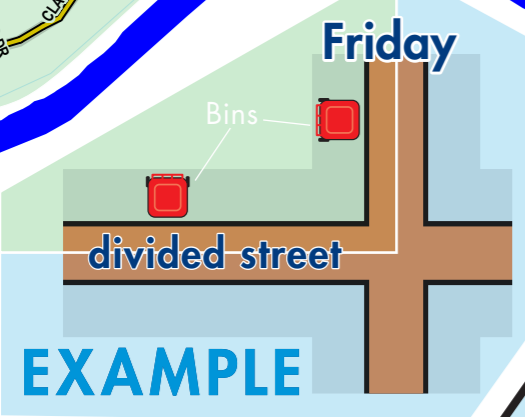

# Collection Service Area Map GOONDIWINDI

- Purple Area – Tuesday** Where a street is separated by a boundary, Bins on the inner side will be emptied on that collection day.
- Blue Area – Thursday**
- Green Area – Friday** See example below.

Working with  
**Goondiwindi  
REGIONAL  
COUNCIL**

Purple area includes all of Dyson Road

JOINS MAP TOP RIGHT

JOINS INSERT BOTTOM LEFT